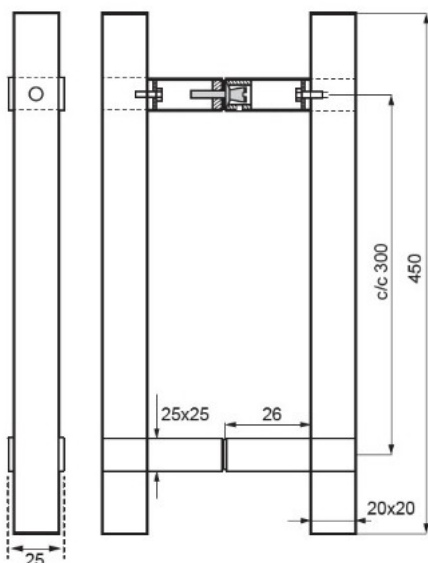

PRODUCT SHEET

Description:

Sauna Door Handle "Wisla", 20x20x450mm, cc300mm, Polished SS304, 8-12mm Glass Thickness, Bore: ø12mm; Beech Wood -, Laquered

Item number:

17.87.048-0

Units	Box	Carton	HS Code	Barcode
Set	1	20	8302415000	 5704866514231